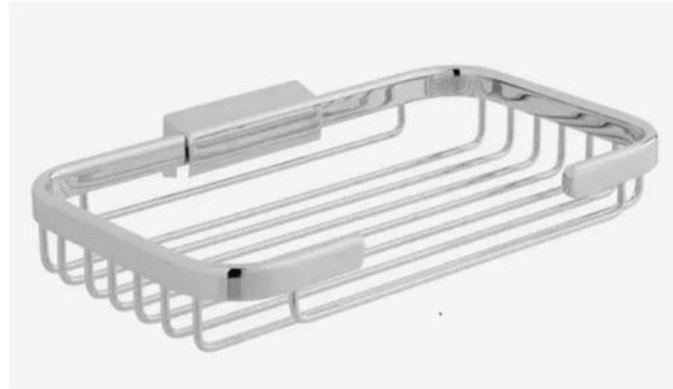

Vado

- medium wire basket chrome
- BAS-2002-C/P
- *Ex-display*
- *In stock in Swindon*

Retail Price was: £65 Inc Vat
Selling Price now - 60% off: £26 INC VAT