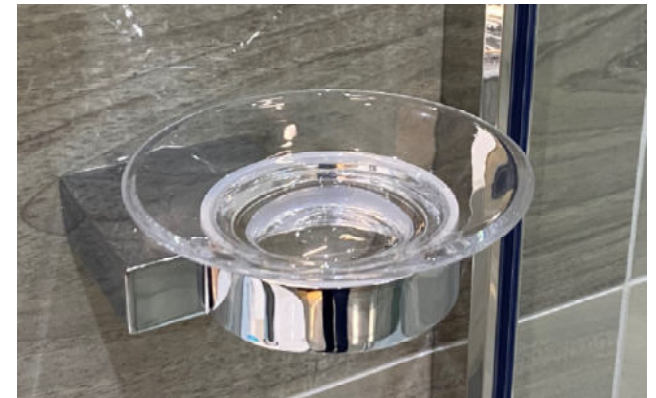

E

Retail Price was: £533 Inc Vat
Selling Price now - 60% off: £214 INC VAT

Retail Price was: £389 Inc Vat
Selling Price now - 60% off: £116 INC VAT

Stock in Swindon

Vitra Diagon Accessories

- As shown – sold as set
- *Discontinued model*