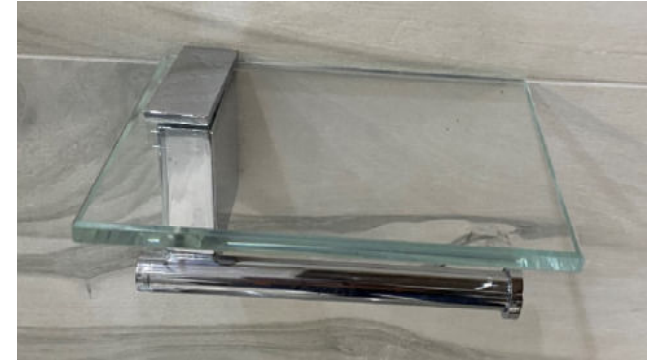

E

Retail Price was: £533 Inc Vat
Selling Price now - 60% off: £214 INC VAT

Retail Price was: £389 Inc Vat
Selling Price now - 60% off: £116 INC VAT

Stock in Swindon

Vitra Diagon Accessories

- As shown – sold as set
- *Discontinued model*