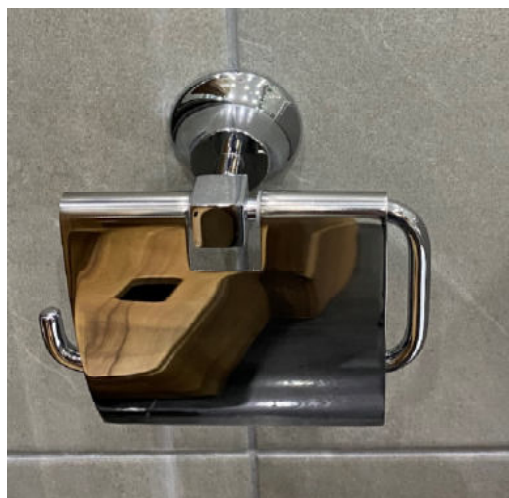

Vitra Juno Accessories