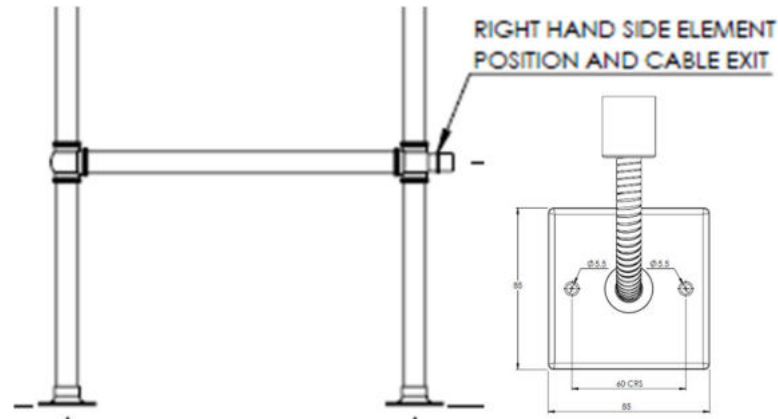

Bard & Brazier 5 BAR FLOOR MOUNTED LA FAYETTE- SEALED ELECTRIC -
Polished nickel – 155cm x 80cm SPE/045548NK

Original Price was: £2066 inc Vat

Selling Price now - 50% off: £1033 INC VAT