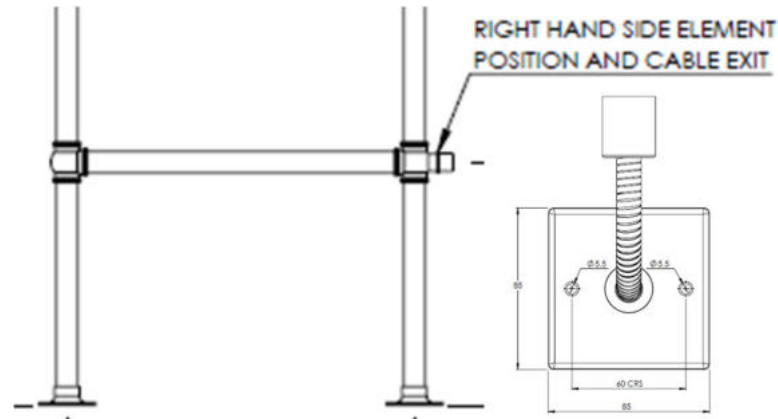

Clearance deal

Cancelled order

BARD & BRAZIER

Important:
Please read item description FULLY before purchasing.

Boxed new

Chargeable local delivery available. POA

Bard & Brazier 3 BAR FLOOR MOUNTED LA FAYETTE- SEALED ELECTRIC – POLISHED BRASS – 90cm x 60cm - S/LFF95/60PB-SE