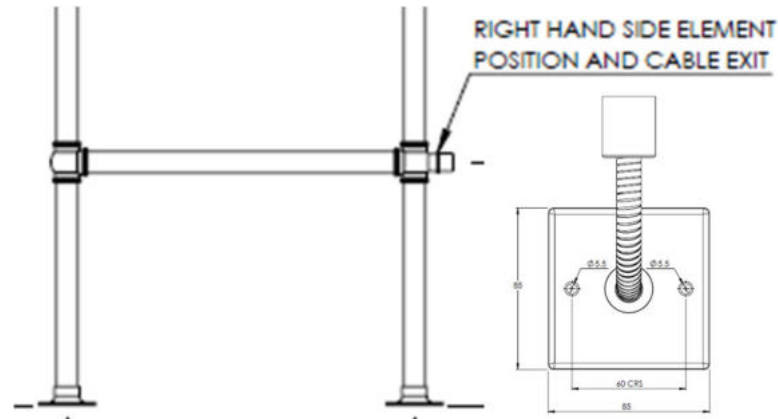

Bard & Brazier 4 BAR FLOOR MOUNTED LA FAYETTE- SEALED ELECTRIC - Polished nickel – 125cm x 60cm S/LFF125/60NK-SE

Original Price was: £1830 inc Vat

Selling Price now - 50% off: £915 INC VAT