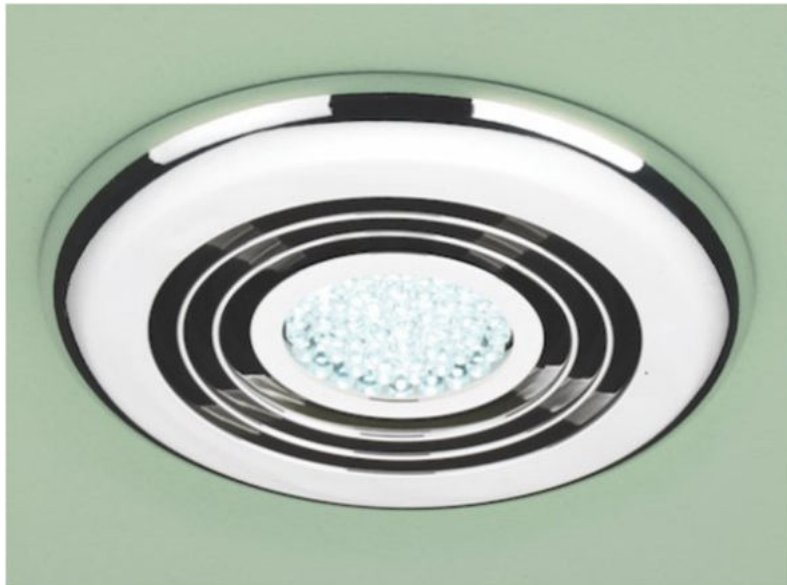

HIB Extractors

- Turbo Chrome 3watt inline fan Cool white
- *Cancelled order*

Retail Price was: £98 Inc Vat

Selling Price now – 60% off: £39 INC VAT