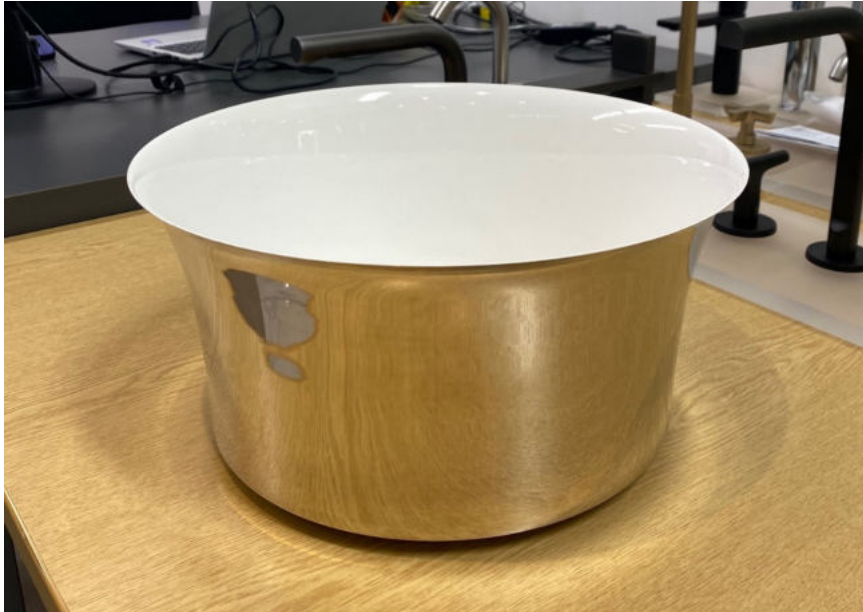

# HIB Fabrica – Midnight Blue

- cloakroom floor standing unit midnight blue - N19FSCLMBL
- Chrome Handle
- 45x25.5cm ceramic basin (left or right hand)
- *Basin is order in*
- *Tap not included*
- *Handing change by customer*

# Hurlingham Copper Tub Basin

- 28cm diameter x 18cm high
- Nickel Outer, White Enamel Inner
- *Cancelled order*

Retail Price was: £495 Inc Vat

**Selling Price now – 60% off: £198 INC VAT**

On display in  
Marlborough