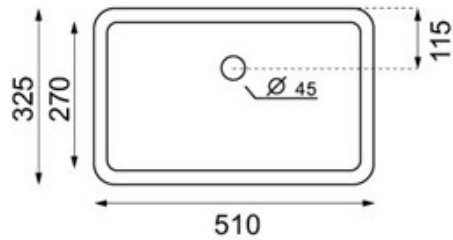

Crosswater Torino B basin – White

- Small under mount basin 510x325mm – UM0051BSCW
- *Discontinued model*
- *No waste*

Retail Price was: £445 Inc Vat

Selling Price now - 60% off: £178 INC VAT

Stock in
Swindon