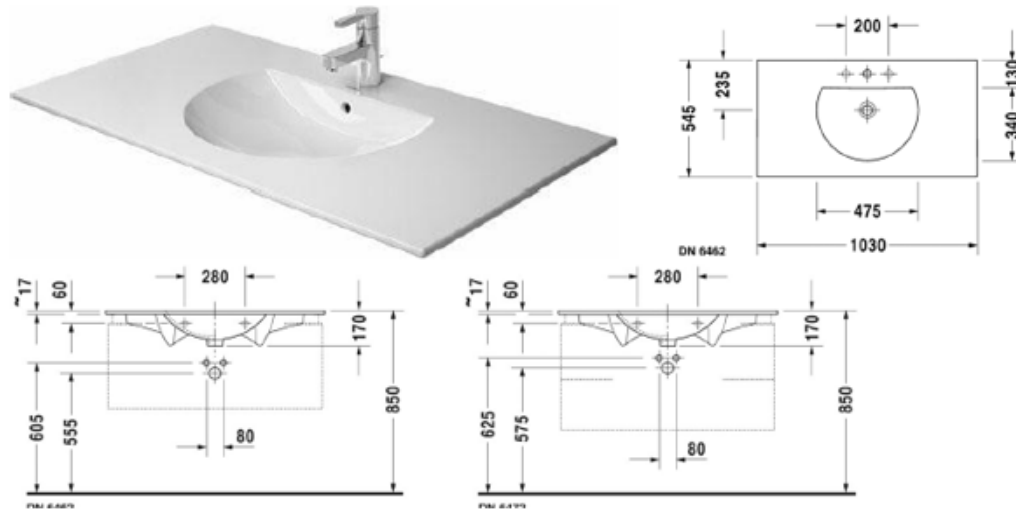

# Crosswater Pearl Sit-on basin – White

- Avillas sit-on white basin 54cm – CT05823UCW
- *Current model*
- *No waste*

Retail Price was: £495 Inc Vat

**Selling Price now - 60% off: £198 INC VAT**

On display in  
Marlborough

# Duravit Darling New 103cm basin

- Darling New Furniture washbasin with overflow, with tap platform,
- 103cm x 54.5cm 1th - 049910.00.00
- *Discontinued model*

Retail Price was: £578 Inc Vat

**Selling Price now – over 70% off:  
£150 INC VAT**