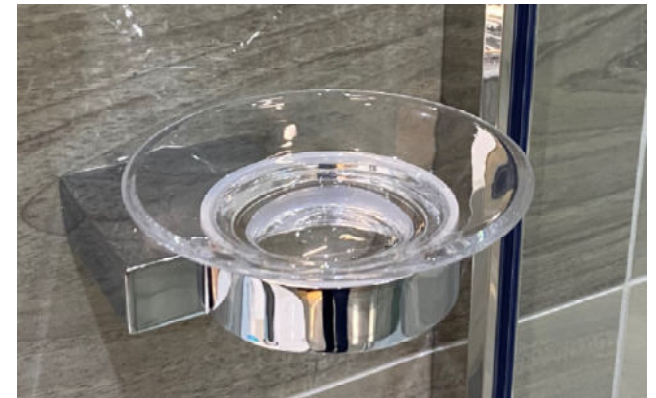

Retail Price was: £600 Inc Vat
Selling Price now - 70% off: £180 INC VAT

On display at
Marlborough