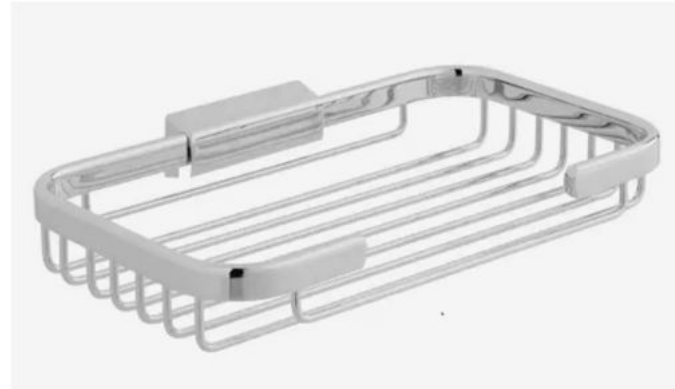

## Crosswater Accessories

- Zeya Soap Dish Chrome - ZE005C
- *Discontinued*
- *2 to clear*

Retail Price was:  
£45.00 Inc Vat

**Selling Price now**  
**70% off: £13 INC VAT**

# Hansgrohe

- Axor Citterio Paper roll holder
- 4173800
- *Discontinued model*

Retail Price was: £135 Inc Vat  
**Selling Price now - 60% off: £54 INC VAT**

On display at Swindon

# Vado

- medium wire basket chrome
- BAS-2002-C/P
- *Ex-display*
- *In stock in Swindon*

Retail Price was: £65 Inc Vat  
**Selling Price now - 60% off: £26 INC VAT**

- 3/8"/10mm isolating valve chrome
- PEX221
- *Boxed new*
- *X3 in stock*