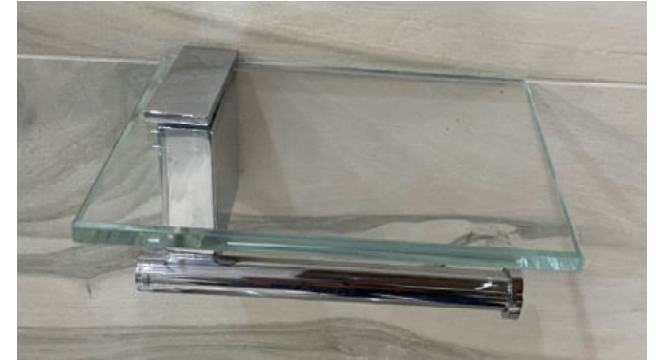

Retail Price was: £600 Inc Vat
Selling Price now - 70% off: £180 INC VAT

On display at
Marlborough