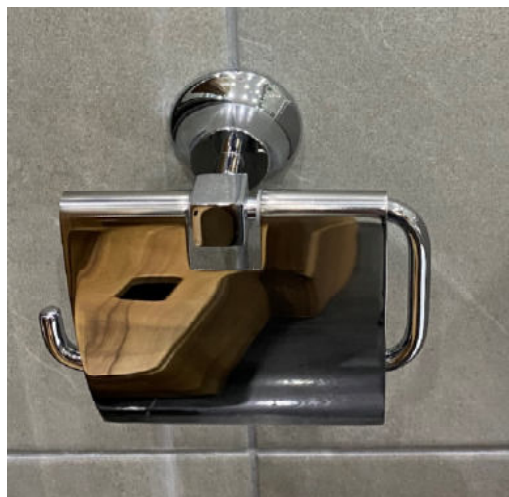

Vitra Juno Accessories