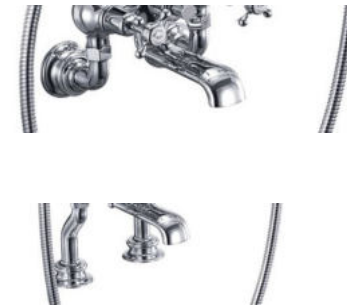

Chargeable local delivery available. POA

Burlington Brassware

- *Claremont Basin Taps 3" Chrome - CL5*
- *Boxed, New*

Retail Price was: £190 Inc Vat
**Selling Price now -
40% off: £114 INC VAT**

- *Bath shower mixers - Chrome - T8*
- *With wall (T17) or deck pedestals ((T18) order in*
- *With Claremont handles (1 x in stock)*
- *Boxed, New*
- *Regency tap base optional (T4A) (1 pr in stock)*

Retail Price was: £739 Inc Vat each (Regency £804)
**Selling Price now - 50% off: £369 INC VAT
(Regency £402)**

Stock in
Swindon

Britten Pure Minimal

- Basin Mono tap & PUW - Chrome - M1308
- Boxed, New
- X 6
- discontinued