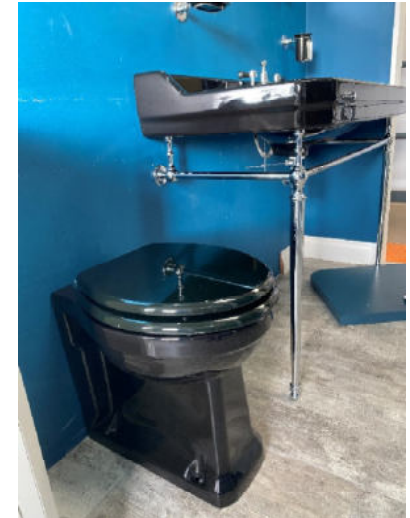

Chargeable local delivery available. POA

Burlington 65cm Washstand Set Carrara/Aluminium

- brushed aluminium basin stand - T38 ALU
- 2th Carrara Marble Top Basin 650x580mm - G1 2TH
- Carrara Marble Shelf - G11
- BB Round bottom basin bottle trap - W14
- QT Kensington 2th bridge basin with waste and Walnut levers - KE10-QT WAL
- 550x750mm aluminium Mirror - T37ALU

Retail Price was: £2850 inc Vat

Selling Price now - 60% off: £1142 INC VAT

on display in Marlborough
145000

Burlington 120cm basin and brassware set – Jet Black/chrome

- Edwardian Basin 120cm * jet * 3 TH - B19 3TH JET & basin stand for B19 - T51CHR
- Kensington 3th basin mixer with puw chrome/black - KE12bla - Round bottom basin bottle trap - W14
- basin shut off valves with black indices (pair) - W28 BLA
- back to wall pan jet - P14 JET - soft close black toilet seat - S40

Retail Price was: £3750 inc Vat

**Selling Price now - 65% off:
£1312 INC VAT**

on display in Marlborough
198000

Catalano 100cm Horizon Vanity Unit

- 60cm sit on basin, satin white - 1 Taphole- CA160AHZBM
- Ceramic basin waste with fixing plate, satin white - CA5PIPCBM
- 100cm ceramic top, satin white - CA1PC10050BM
- Fixing kit - CAZ3442
- 100cm wall hung support frame, inox - CA5S1005000
- towel rail, matt Inox - CA5PLST00
- *Tap is QTOO solid stainless steel – not included*

Retail Price was: £2975 inc Vat

**Selling Price now - 50% off:
£1480 INC VAT**

On display in
Marlborough
163500

E

Duravit Vero Vanity, Mirror Axor Tap

- Washbasin 80cm 1th - 454800
- Vanity Unit 29.8x75x43.1cm Oak veneer - VE620607171 (*discontinued item*)
- Mirror with shelf below Oak veneer - VE730207171 (*discontinued item*)
- AX Citterio Basin Mixer w/o puw 180mm chrome - 3903200
- Basin waste, push open, chrome - 5010