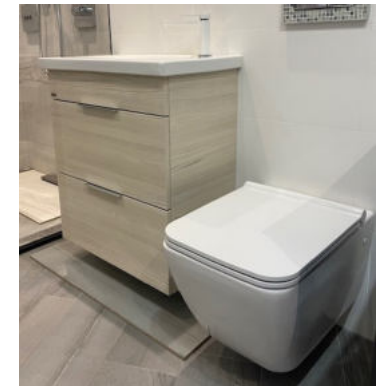

Retail Price was: £3511 inc Vat

Selling Price now – over 50% off: £1750 INC VAT

On display in Swindon
193000

Jika Mio Basin and Wall hung WC set

- 57x44.5x59cm Vanity unit in ASH - 40J714.401.342 AS
- 60x45x15cm Washbasin - 812713.000.104
- Rimless wall hung pan - 820714.000.000
- Soft Close seat - 891711.000.63
- Crosswater Pier Basin Monobloc white & chrome PI110DNW
- Universal basin waste – chrome PRO0260V+
- *Selling to make room for new ranges*