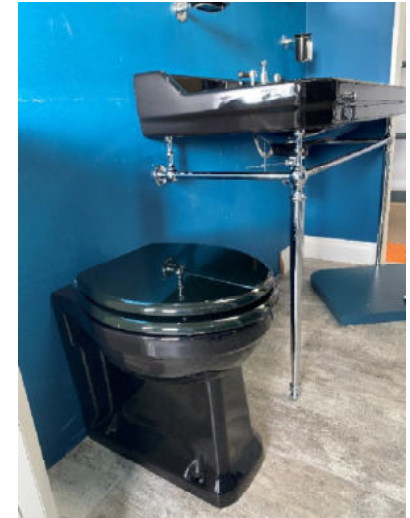

Burlington 120cm basin and brassware set – Jet Black/chrome

- Edwardian Basin 120cm * jet * 3 TH - B19 3TH JET & basin stand for B19 - T51CHR
- Kensington 3th basin mixer with puw chrome/black - KE12bla - Round bottom basin bottle trap - W14
- basin shut off valves with black indices (pair) - W28 BLA
- back to wall pan jet - P14 JET - soft close black toilet seat - S40

Retail Price was: £3750 inc Vat
**Selling Price now - 65% off:
£1312 INC VAT**

on display in Marlborough
198000