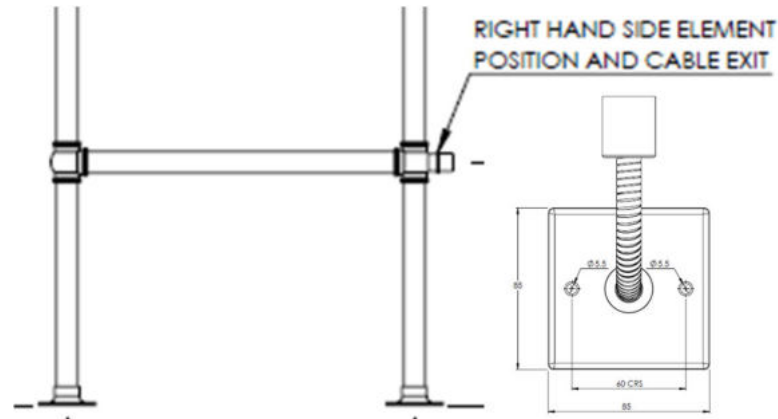

Boxed new

Chargeable local delivery available. POA

Bard & Brazier 3 BAR FLOOR MOUNTED LA FAYETTE- SEALED ELECTRIC – POLISHED BRASS – 90cm x 60cm - S/LFF95/60PB-SE

Original Price was: £1592 inc Vat

Selling Price now - 50% off: £796 INC VAT