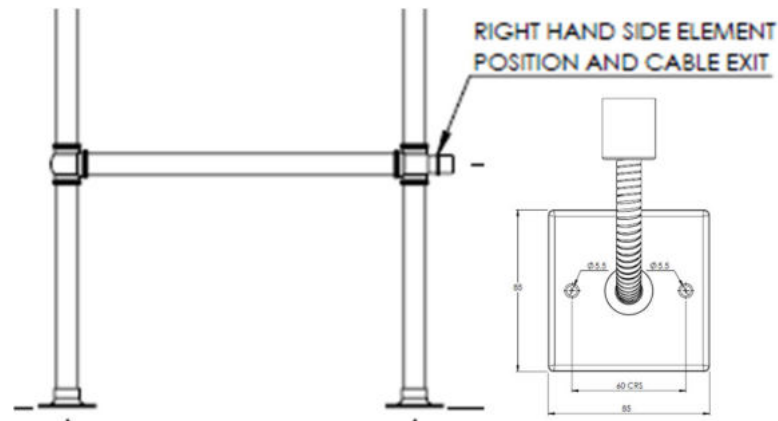

Bard & Brazier 5 BAR FLOOR MOUNTED LA FAYETTE- SEALED ELECTRIC -
Polished nickel – 155cm x 80cm SPE/045548NK

Original Price was: £2066 inc Vat

Selling Price now - 50% off: £1033 INC VAT