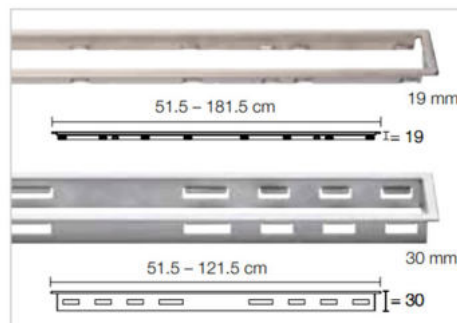

# Schlüter Kerdi-line Frames & covers

Schlüter®-KERDI-LINE-A

Schlüter®-KERDI-LINE-B

Schlüter®-KERDI-LINE-B

Schlüter®-KERDI-LINE-C

600mm x 74 x 19mm KLA 19 EB 60

Original Price was: £399 inc Vat **Selling Price now - 70% off: £120 INC VAT**