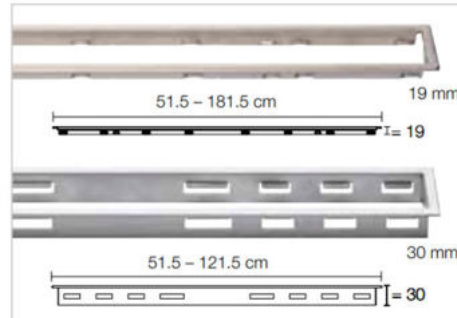

Schlüter®-KERDI-LINE-B