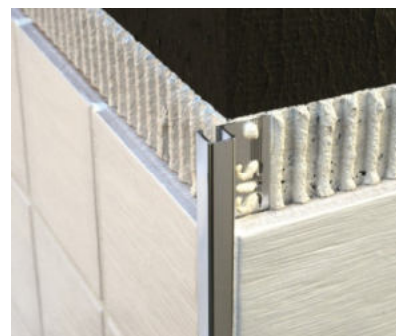

Genesis Contour

Colour	Size	Singles Inc vat	10's Inc vat	All Stock	Qty available
Bright Silver Trim	10mm	£9.50	£8.00	Best offer	49
Bright Silver Trim	12mm	£10.00		Best offer	5
Bright Silver Corner (x4)	10mm	£10.00		Best offer	2
Bright Silver Corner (x4)	12mm	£10.00		Best offer	4

Note: due to length trims are collection and local deliveries only

Quantities listed are as of July 2024