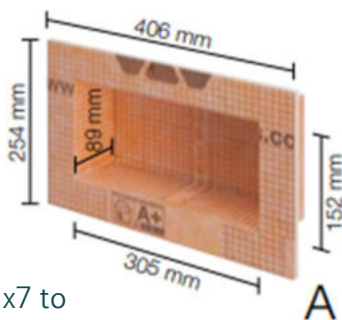

Schluter Niche Boxes

Over stocked x7 to clears

305 x 152mm - KB 12 N 305 152 A

Original Price was: £94 inc Vat **Selling Price now - 60% off: £38 INC VAT**