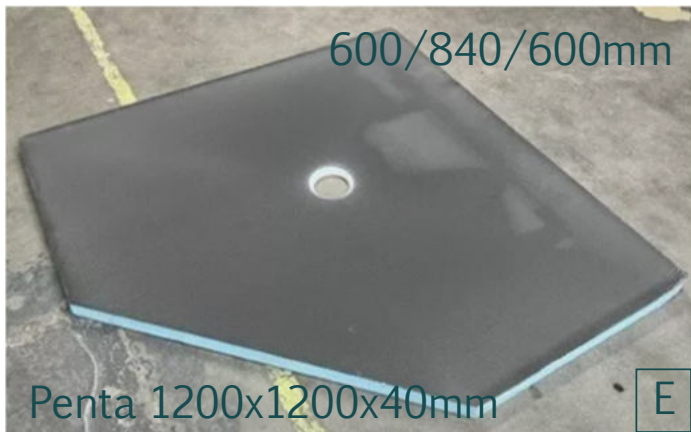

Original Price was: £740 inc Vat
Selling Price now - 70% off: £220 INC VAT

Unless stated waste and covers not included
- available in horizontal and vertical outlet versions