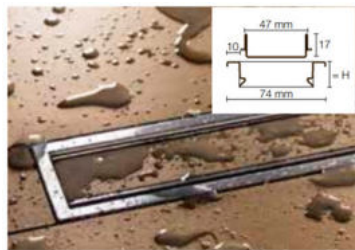

# Schlüter Kerdi-line Frames & covers

Schlüter®-KERDI-LINE-A

Schlüter®-KERDI-LINE-B

Schlüter®-KERDI-LINE-B

Schlüter®-KERDI-LINE-C

600mm x 74 x 19mm KLA 19 EB 60

Original Price was: £399 inc Vat **Selling Price now - 70% off: £120 INC VAT**