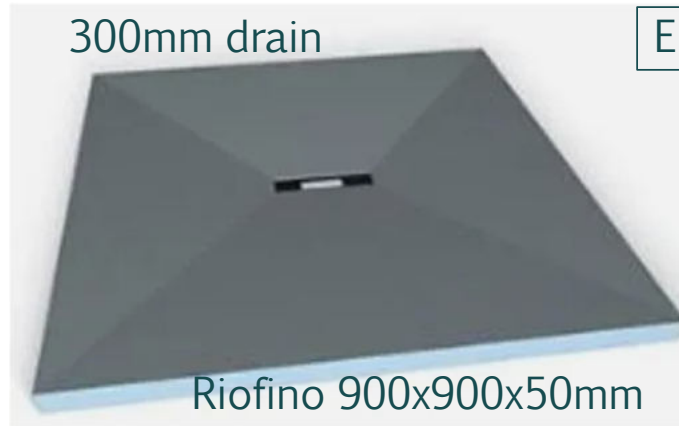

## Wedi Bases – boxed new

Original Price was: £505 inc Vat  
**Selling Price now - 70% off: £150 INC VAT**

Original Price was: £740 inc Vat  
**Selling Price now - 70% off: £220 INC VAT**

Unless stated waste and covers not included  
 - available in horizontal and vertical outlet versions