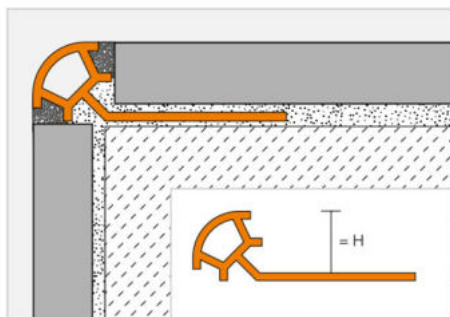

Rondec Pro

Colour	Size	Singles Inc vat	10's Inc vat	All Stock	Qty available
Brilliant white	6mm	£4.00	£3.00	Best offer	65
Brilliant white	8mm	£4.25	£3.25	Best offer	24
Brilliant white	10mm	£4.50		Best offer	8
White (cream)	6mm	£4.00		Best offer	4
White (cream)	8mm	£4.25	£3.25	Best offer	110
White (cream)	10mm	£4.50	£3.50	Best offer	160