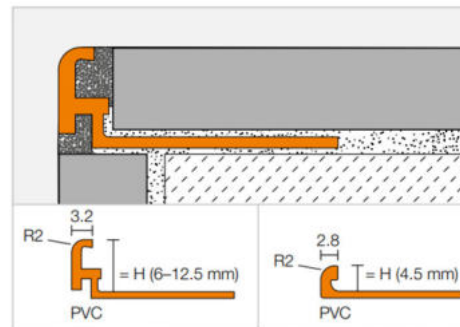

Schluter Trims

Colour	Size	Singles Inc vat	10's Inc vat	All Stock	Qty available
Brilliant white	6mm	£3.00	£2.00	Best offer	11
Brilliant white	8mm	£3.25	£2.25	Best offer	82
Brilliant white	10mm	£3.50		Best offer	6
Brilliant white	12mm	£3.75	£2.75	Best offer	136
White (cream)	8mm	£3.25	£2.25	Best offer	172
White (cream)	12mm	£3.75	£2.75	Best offer	134