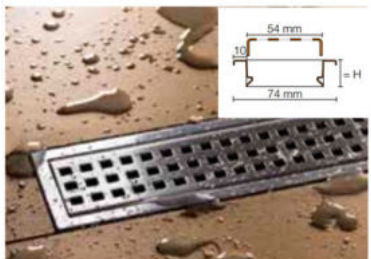

Schlüter®-KERDI-LINE-B