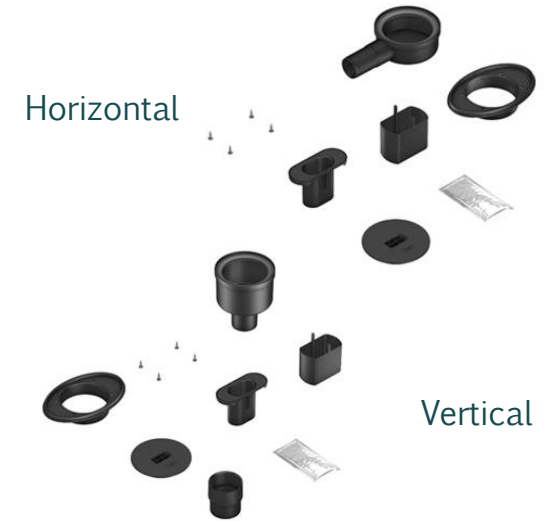

Riofino/Neo wastes

Original Price was: £116 inc Vat
Selling Price now - 60% off: £46 INC VAT