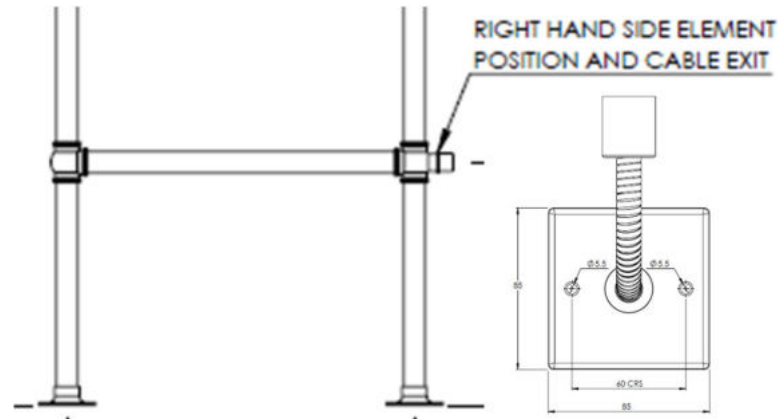

Chargeable local delivery available. POA

Bard & Brazier 3 BAR FLOOR MOUNTED LA FAYETTE- SEALED ELECTRIC – POLISHED BRASS – 90cm x 60cm - S/LFF95/60PB-SE

Original Price was: £1592 inc Vat

Selling Price now – over 60% off: £630 INC VAT