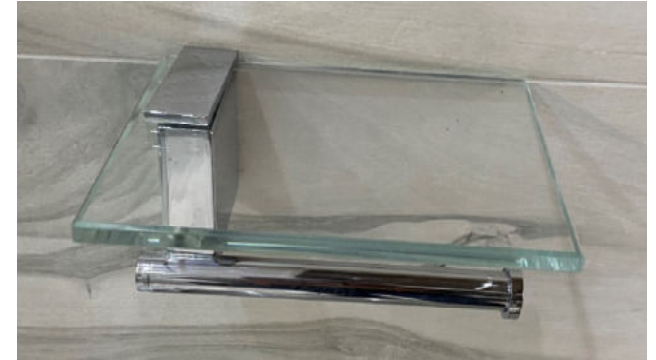

Retail Price was: £600 Inc Vat
Selling Price now - 70% off: £180 INC VAT

On display at
Marlborough