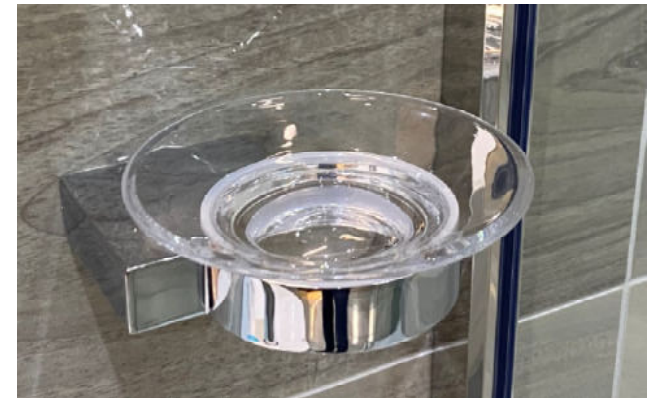

Stock in
Swindon

Samuel Heath

- **Style Moderne**
- 1 x Extended cistern lever –Country bronze
- V677EXT-TM-CNB
- 1 x Extended cistern lever – Chrome
- V677EXT-TM-CNB E
- *Boxed new*

Retail Price was:
£389 Inc Vat
**Selling Price now -
60% off: £116 INC
VAT**

Stock in
Swindon

Vitra Diagon Accessories

- As shown – sold as set
- *Discontinued model*

Retail Price was: £600 Inc Vat
Selling Price now - 70% off: £180 INC VAT

On display at
Marlborough

Vitra Juno Accessories