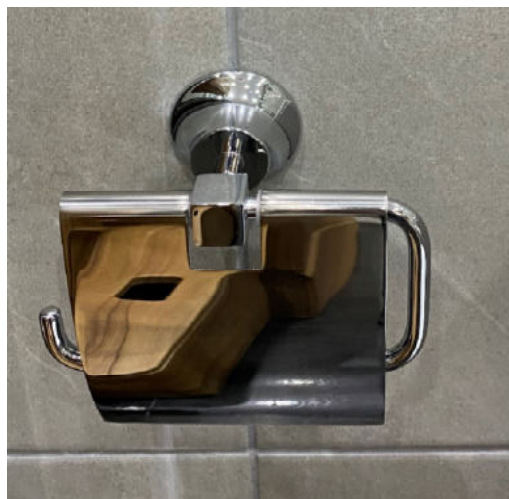

Stock in
Swindon

Samuel Heath

- **Style Moderne**
- 1 x Extended cistern lever –Country bronze
- V677EXT-TM-CNB
- 1 x Extended cistern lever – Chrome
- V677EXT-TM-CNB E
- *Boxed new*

Retail Price was:
£389 Inc Vat
**Selling Price now -
60% off: £116 INC
VAT**

Stock in
Swindon

Vitra Diagon Accessories

- As shown – sold as set
- *Discontinued model*

Retail Price was: £600 Inc Vat
Selling Price now - 70% off: £180 INC VAT

On display at
Marlborough

Vitra Juno Accessories