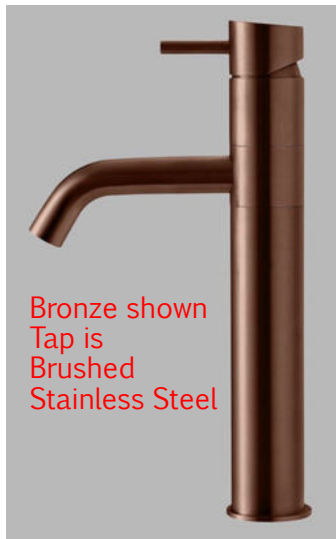

# Laufen Curve Prime basin tap

- 3 th basin mono tap with waste - chrome - 3.1270.3
- *Ex display - boxed*
- *Discontinued item*

Retail Price was: £744 Inc Vat  
**Selling Price now - Over  
80% off: £148 INC VAT**

# QTOO High Quality brushed Stainless Steel Brassware Set - Basin Bath/Shower

Spout for bathtub 7,5" \_190mm mat

Trim for wall mounted mixer brushed

Diverter trim for wall mounted thermostat brushed

Wall outlet for hand shower brushed

Hand shower

Shower hose w/ silicon cover

Bronze shown  
Tap is  
Brushed  
Stainless Steel

Tall single hole faucet brushed

Rough with 1/2" connection

Rough for wall mounted mixer and diverter

Rain shower Ø 7-7/8" \_200mm brushed

Retail Price was: £3300 Inc Vat (2022 Price)  
**Selling Price now 60% off: £1320 INC VAT**

Shower arm 200mm

Syphon matt chrome

Umbrella drain

On display in Marlborough