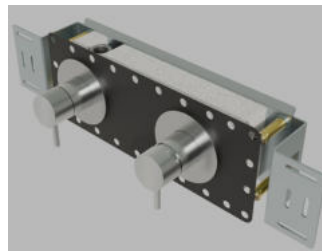

Hand shower

Shower hose w/ silicon cover

Bronze shown  
Tap is  
Brushed  
Stainless Steel

Tall single hole faucet brushed

Rough with 1/2" connection

Rough for wall mounted mixer and diverter

Rain shower Ø 7-7/8" \_200mm brushed