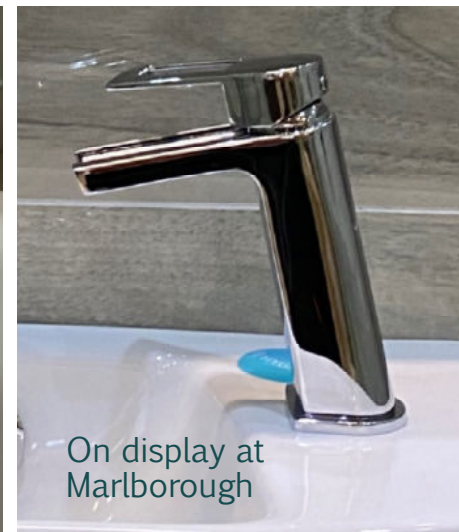

## Calypso Eula Basin tap

In stock in  
Swindon

- *Mono basin tap & slotted waste – 35.1128*
- *Brushed brass*
- *Boxed, New*

Retail Price was: £295 inc Vat  
**Selling Price now – 50% off: £147 INC VAT**

# Crosswater Shoot tap set

- Mono basin tap chrome - SM114DNC
- Bath spout with diverter
- Flow control
- Followme rim mounted handset
- *Discontinued*

Retail Price was: £1020 Inc Vat  
**Selling Price now – 80% off: £204 INC VAT**