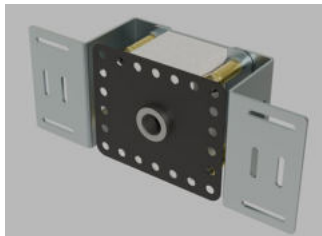

Hand shower

Shower hose w/ silicon cover

Bronze shown  
Tap is  
Brushed  
Stainless Steel

Tall single hole faucet brushed

Rough with 1/2" connection

Rough for wall mounted mixer and diverter

Rain shower Ø 7-7/8" \_200mm brushed