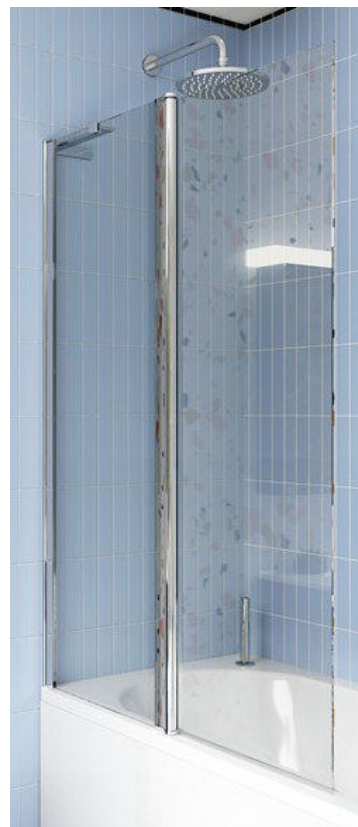

Selling Price now –

85% off: £96 INC VAT

Stock in
Swindon

Crosswater Design 8 hinged door

- 700mm hinged door and inline panel - DHSC0700
- Silver
- 8mm glass
- *For niche (no side panel)*
- *Boxed new*
- *Tray and shower controls not included*

Retail Price was: £725 inc Vat

Selling Price now –

70% off: £210 INC VAT

Stock in
Swindon
29000

Crosswater Kai 6 Quadrant Enclosure and Tray

- Quadrant double doors 800x800x1900mm chrome
- Quadrant 800x800x45mm stone resin tray
- 6mm glass
- High flow shower waste chrome
- *Boxed new*
- *shower controls not included*

Retail Price was: £834 inc Vat

Selling Price now –

50% off: £417 INC VAT

Stock in
Swindon

Crosswater Design 8 side panel

- 800mm side panel - DSPSC0800
- Silver
- 8mm glass
- *Can be used on own or with design door*
- *Boxed new*
- *Tray and shower controls not included*

Retail Price was: £385 inc Vat

**Selling Price now –
80% off: £77 INC VAT**

E

Crosswater Design Bath Screen

- 1060mm x 1500mm double panel
- DBDSC1060
- Silver
- 6mm glass
- reversible
- *Boxed new*

Retail Price was: £475 inc Vat