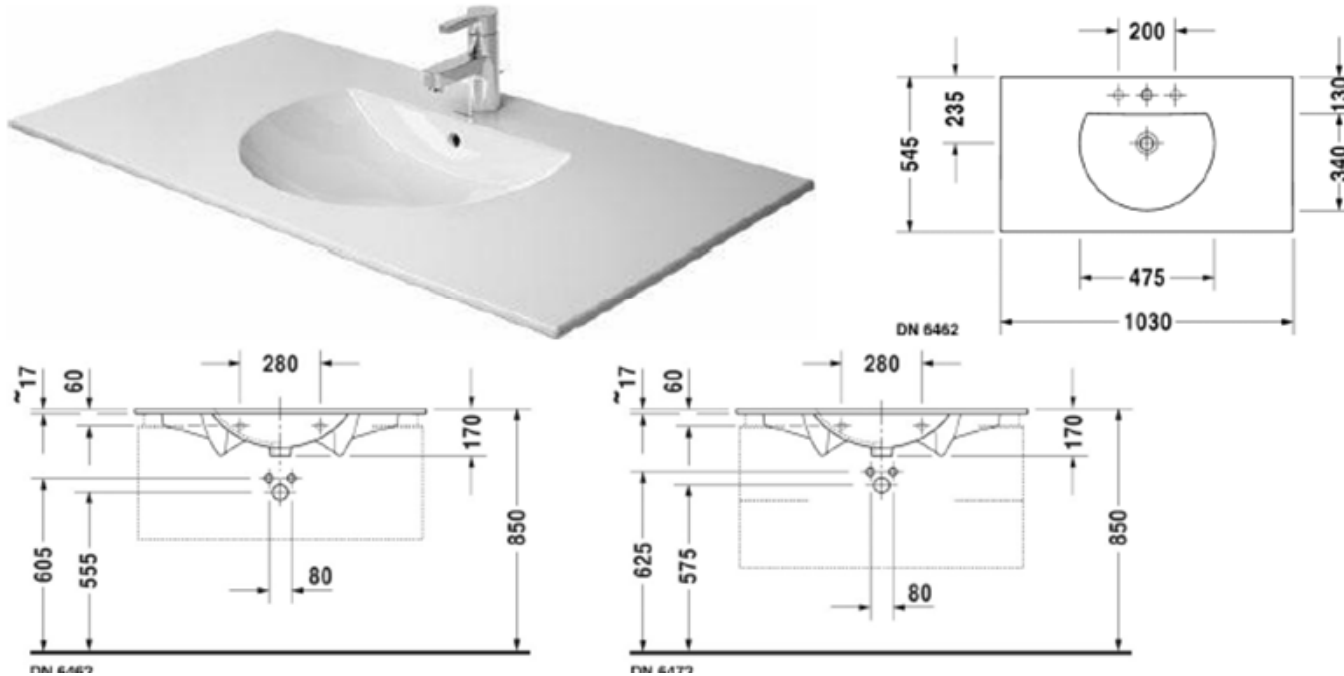

E Stock in
Swindon

Crosswater Pearl Sit-on basin – White

- sit-on white basin 45x35x15cm – CT05823UCW
- *Current model*
- *No waste*

Retail Price was: £495 Inc Vat

Selling Price now - 60% off: £198 INC VAT

On display in
Marlborough

Crosswater Pearl Sit-on basin – White

- sit-on white basin 45x35x15cm – CT05823UCW
- *Current model*
- *No waste*
- *Boxed new*
- 2 to sell, price is each

Retail Price was: £495 Inc Vat

Selling Price now - 40% off: £227 INC VAT

Stock in Swindon

Duravit Darling New 103cm basin

- Darling New Furniture washbasin with overflow, with tap platform,
- 103cm x 54.5cm 1th - 049910.00.00
- *Discontinued model*