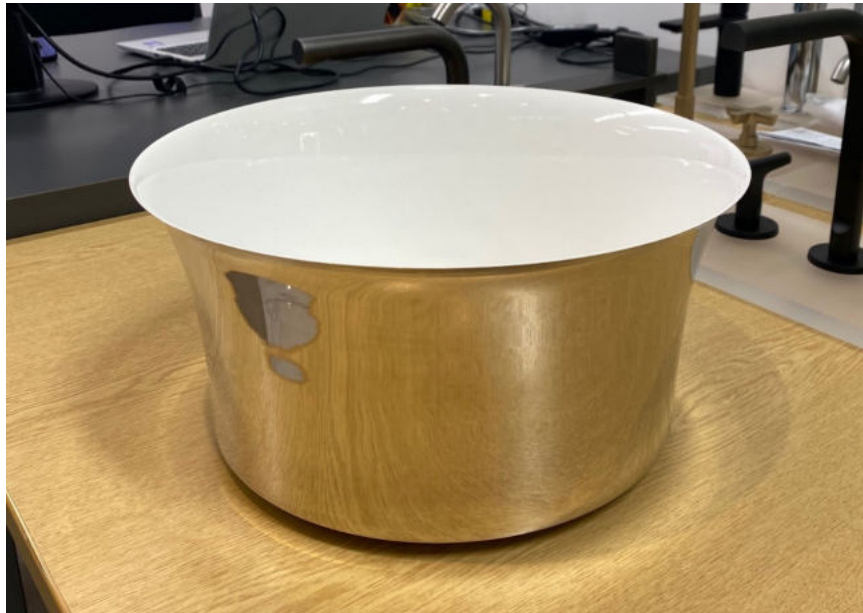

Retail Price was: £1049 Inc Vat

Selling Price now - Over 60% off: £419.00 INC VAT

On display in
Swindon

Flaminia Miniwash Basin and Noke tap

- 60 x 42cm wall hung basin 1th – white - MW60S
- Single lever basin Mixer c/w puw- Black - NK3220BK

Retail Price was: £917 Inc Vat

Selling Price now - Over 60% off: £366 INC VAT

On display in
Swindon

HIB Fabrica – Midnight Blue

- cloakroom floor standing unit midnight blue - N19FSCLMBL
- *Handle available in Chrome, black, brushed brass*
- 45x25.5cm ceramic basin (left or right hand)
- *Basin is order in*
- *Tap not included*
- *Colour change by customer*

Retail Price was: £566 Inc Vat

Selling Price now - 40% off: £340 INC VAT

Stock in
Swindon

Hurlingham Copper Tub Basin

- 28cm diameter x 18cm high
- Nickel Outer, White Enamel Inner
- *Cancelled order*

Retail Price was: £495 Inc Vat