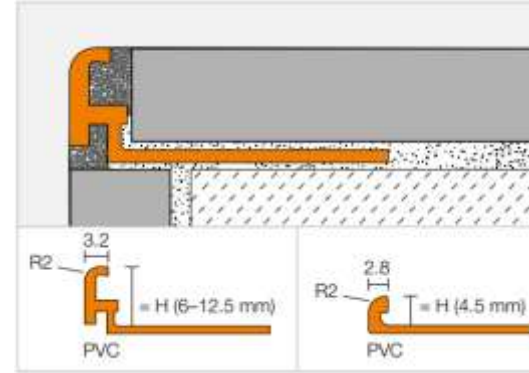

Rondec Pro

Schluter Trims

Jolly P

Colour	Size	Singles Inc vat	10's Inc vat	All Stock	Qty available
Brilliant white	6mm	£4.00	£3.00	Best offer	65
Brilliant white	8mm	£4.25	£3.25	Best offer	24
Brilliant white	10mm	£4.50		Best offer	8
White (cream)	6mm	£4.00		Best offer	4
White (cream)	8mm	£4.25	£3.25	Best offer	110
White (cream)	10mm	£4.50	£3.50	Best offer	160

Colour	Size	Singles Inc vat	10's Inc vat	All Stock	Qty available
Brilliant white	6mm	£3.00	£2.00	Best offer	11
Brilliant white	8mm	£3.25	£2.25	Best offer	82
Brilliant white	10mm	£3.50		Best offer	6
Brilliant white	12mm	£3.75	£2.75	Best offer	136
White (cream)	8mm	£3.25	£2.25	Best offer	172
White (cream)	12mm	£3.75	£2.75	Best offer	134