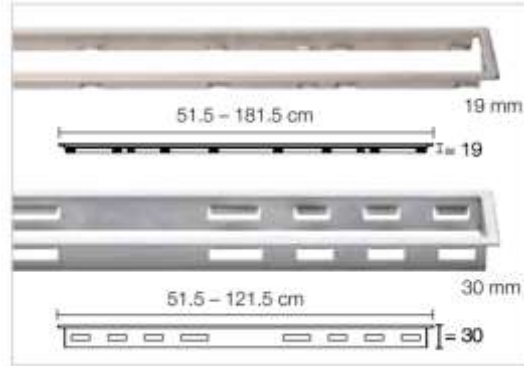

Schlüter®-KERDI-LINE-B