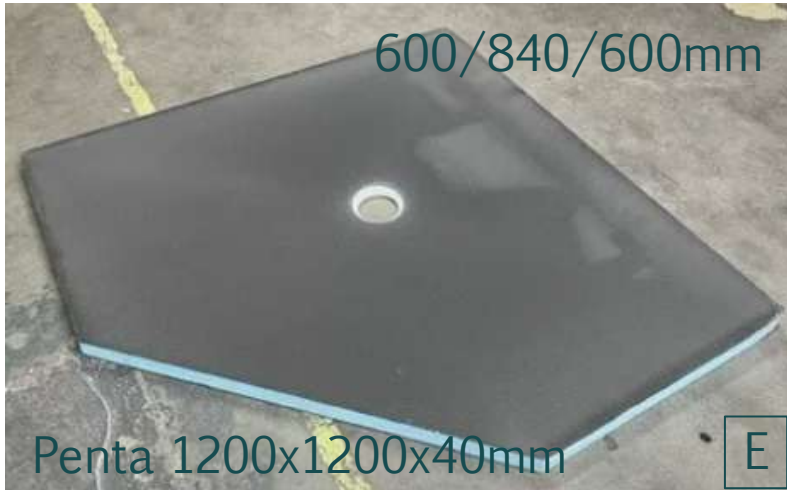

## Wedi Bases – boxed new

Borgo 1000x1000x40mm

Original Price was: £505 inc Vat  
**Selling Price now - 70% off: £150 INC VAT**

Penta 1200x1200x40mm

Original Price was: £740 inc Vat  
**Selling Price now - 70% off: £220 INC VAT**