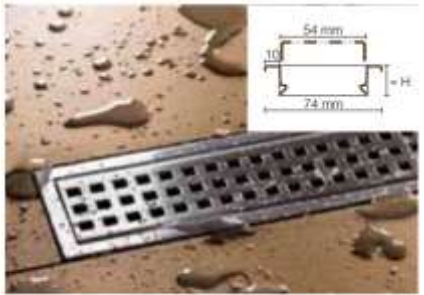

Schlüter®-KERDI-LINE-B