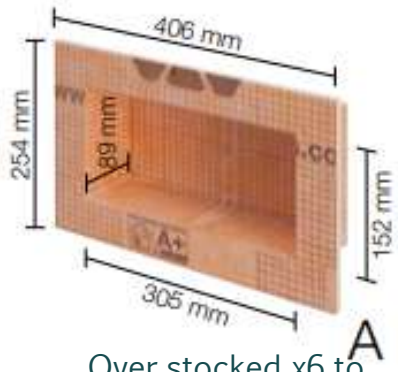

Schluter Niche Boxes

Over stocked x6 to clears

305 x 152mm - KB 12 N 305 152 A
Original Price was: £97 inc Vat
**Selling Price now - 60% off: £39
INC VAT**