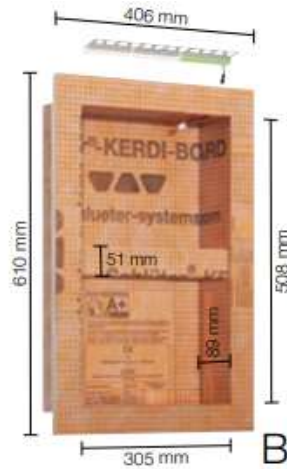

Liprotec
Lit niche
Neutral white

508x 305mm - KB12 NL TP4 AE 2
Original Price was: £537 inc Vat
**Selling Price now - 60% off: £215
INC VAT**