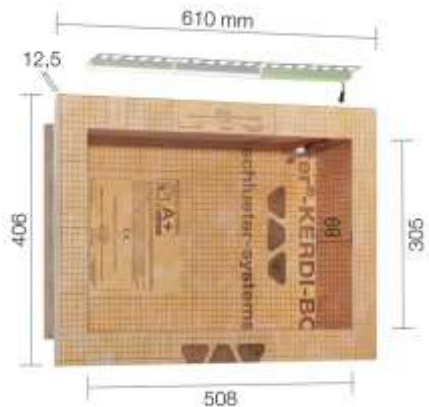

Schluter Niche Boxes

Over stocked x6 to clears

305 x 152mm - KB 12 N 305 152 A
Original Price was: £97 inc Vat
**Selling Price now - 60% off: £39
INC VAT**

Liprotec
Lit niche
Neutral white

508x 305mm - KB12 NL TP4 AE 2
Original Price was: £537 inc Vat
**Selling Price now - 60% off: £215
INC VAT**

Genesis Contour

Colour	Size	Singles Inc vat	10's Inc vat	All Stock	Qty available
Bright Silver Trim	10mm	£9.50	£8.00	Best offer	49
Bright Silver Trim	12mm	£10.00		Best offer	5
Bright Silver Corner (x4)	10mm	£10.00		Best offer	2
Bright Silver Corner (x4)	12mm	£10.00		Best offer	4

Quantities listed
are as of July 2024