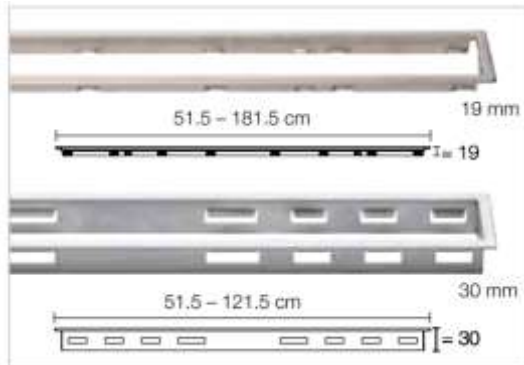

# Schlüter Kerdi-line Frames & covers

Schlüter®-KERDI-LINE-A

Schlüter®-KERDI-LINE-B

Schlüter®-KERDI-LINE-B

Schlüter®-KERDI-LINE-C

600mm x 74 x 19mm KLA 19 EB 60  
Original Price was: £399 inc Vat **Selling Price now - 70% off: £120 INC VAT**