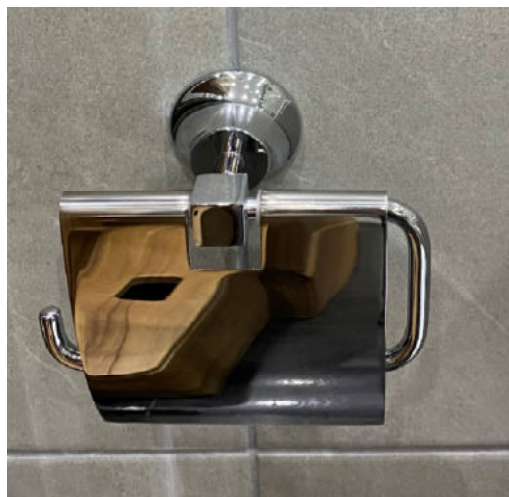

Vitra Juno Accessories