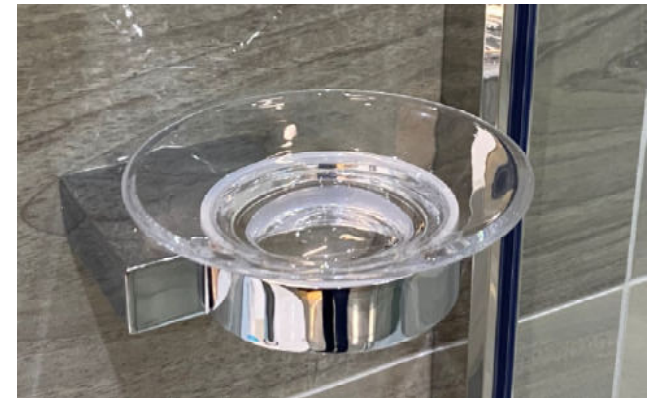

Retail Price was: £600 Inc Vat
Selling Price now - 70% off: £180 INC VAT

On display at
Marlborough