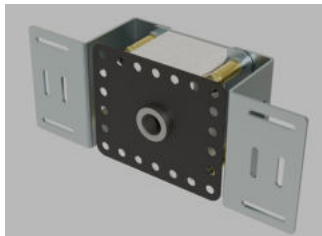

Hand shower

Shower hose w/ silicon cover

Bronze shown
Tap is
Brushed
Stainless Steel

Tall single hole faucet brushed

Rough with 1/2" connection

Rough for wall mounted mixer and diverter

Rain shower Ø 7-7/8" _200mm brushed