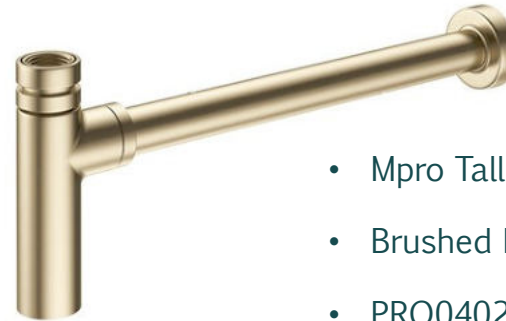

In stock in Swindon

Crosswater taps

- Marvel Mono basin tap
- chrome
- MV110DNC
- *Discontinued*

On display at
Marlborough
122000

Retail Price was: £348 Inc Vat
Selling Price now – 70% off: £105
INC VAT

E

- Mpro Crosshead 2 handle monobloc mixer tap
- chrome
- PRC110DNC
- *Cancelled order*

Retail Price was: £230 Inc Vat
Selling Price now – 50% off: £115 INC VAT

E

In stock in Swindon

In stock
Swindon

Crosswater Mpro bath taps

- Mpro Bath 3 hole set
- Brushed Brass
- PRO330WF
- *Cancelled order*
- *Boxed new*
- *CW UK-130ROUGH*

Retail Price was: £419 Inc Vat
Selling Price now – 50% off: £210 INC VAT

In stock
Swindon

- Mpro Tall Millennium Bottle Trap
- Brushed Brass
- PRO0402F+
- *Boxed new*

Retail Price was: £179 Inc Vat
Selling Price now – 50% off: £89 INC VAT

Calypso Eula Basin tap

In stock in
Swindon

- *Mono basin tap & slotted waste – 35.1128*
- *Brushed brass*
- *Boxed, New*

Retail Price was: £295 inc
Vat

**Selling Price now –
50% off: £147 INC VAT**

E

In stock
Swindon