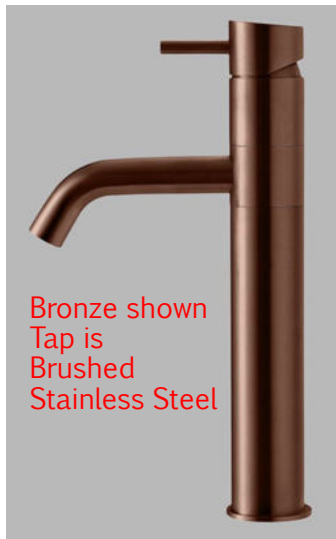

Laufen Curve Prime basin tap

- 3 th basin mono tap with waste - chrome - 3.1270.3
- *Ex display - boxed*
- *Discontinued item*

Retail Price was: £744 Inc Vat
**Selling Price now - Over
80% off: £148 INC VAT**

QTOO High Quality brushed Stainless Steel Brassware Set - Basin Bath/Shower

Spout for bathtub 7,5" _190mm mat

Trim for wall mounted mixer brushed

Diverter trim for wall mounted thermostat brushed

Wall outlet for hand shower brushed

Hand shower

Shower hose w/ silicon cover

Bronze shown
Tap is
Brushed
Stainless Steel

Tall single hole faucet brushed

Rough with 1/2" connection

Rough for wall mounted mixer and diverter

Rain shower Ø 7-7/8" _200mm brushed

Retail Price was: £3300 Inc Vat (2022 Price)
Selling Price now 60% off: £1320 INC VAT

Shower arm 200mm

Syphon matt chrome

Umbrella drain

On display in Marlborough

Roca Moai tap set

- Extended basin mixer - chrome – A5A3446C00
- Bidet mixer with puw- chrome - A5A6046C00
- *Boxed new*
- *Discontinued item*