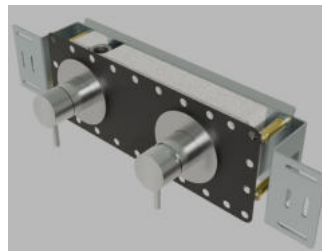

Hand shower

Shower hose w/ silicon cover

Bronze shown
Tap is
Brushed
Stainless Steel

Tall single hole faucet brushed

Rough with 1/2" connection

Rough for wall mounted mixer and diverter

Rain shower Ø 7-7/8" _200mm brushed