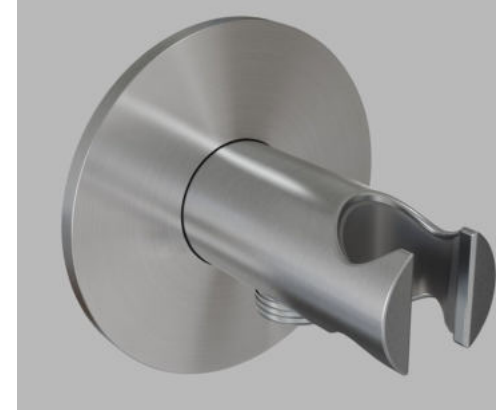

Laufen Curve Prime basin tap

- 3 th basin mono tap with waste - chrome - 3.1270.3
- *Ex display - boxed*
- *Discontinued item*

Retail Price was: £744 Inc Vat
**Selling Price now - Over
80% off: £148 INC VAT**

QTOO High Quality brushed Stainless Steel Brassware Set - Basin Bath/Shower

Spout for bathtub 7,5" _190mm mat

Trim for wall mounted mixer brushed

Diverter trim for wall mounted thermostat brushed

Wall outlet for hand shower brushed

Hand shower

Shower hose w/ silicon cover

Bronze shown
Tap is
Brushed
Stainless Steel

Tall single hole faucet brushed

Rough with 1/2" connection

Rough for wall mounted mixer and diverter

Rain shower Ø 7-7/8" _200mm brushed