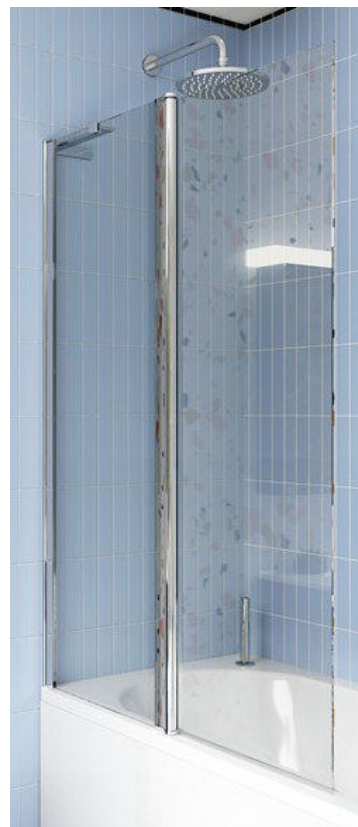

Crosswater Design Bath Screen

- 1060mm x 1500mm double panel
- DBDSC1060
- Silver
- 6mm glass
- reversible
- *Boxed new*

Retail Price was: £475 inc Vat

**Selling Price now –
60% off: £190 INC VAT**

E

Stock in
Swindon