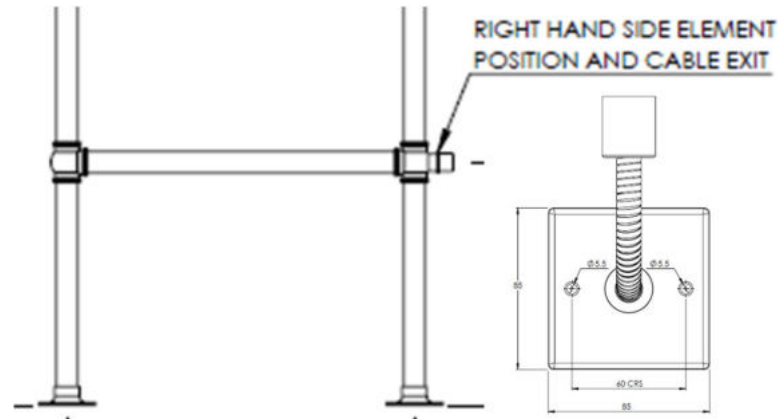

Bard & Brazier 3 BAR FLOOR MOUNTED LA FAYETTE- SEALED ELECTRIC – POLISHED BRASS – 90cm x 60cm - S/LFF95/60PB-SE

Original Price was: £1592 inc Vat

Selling Price now – over 60% off: £630 INC VAT