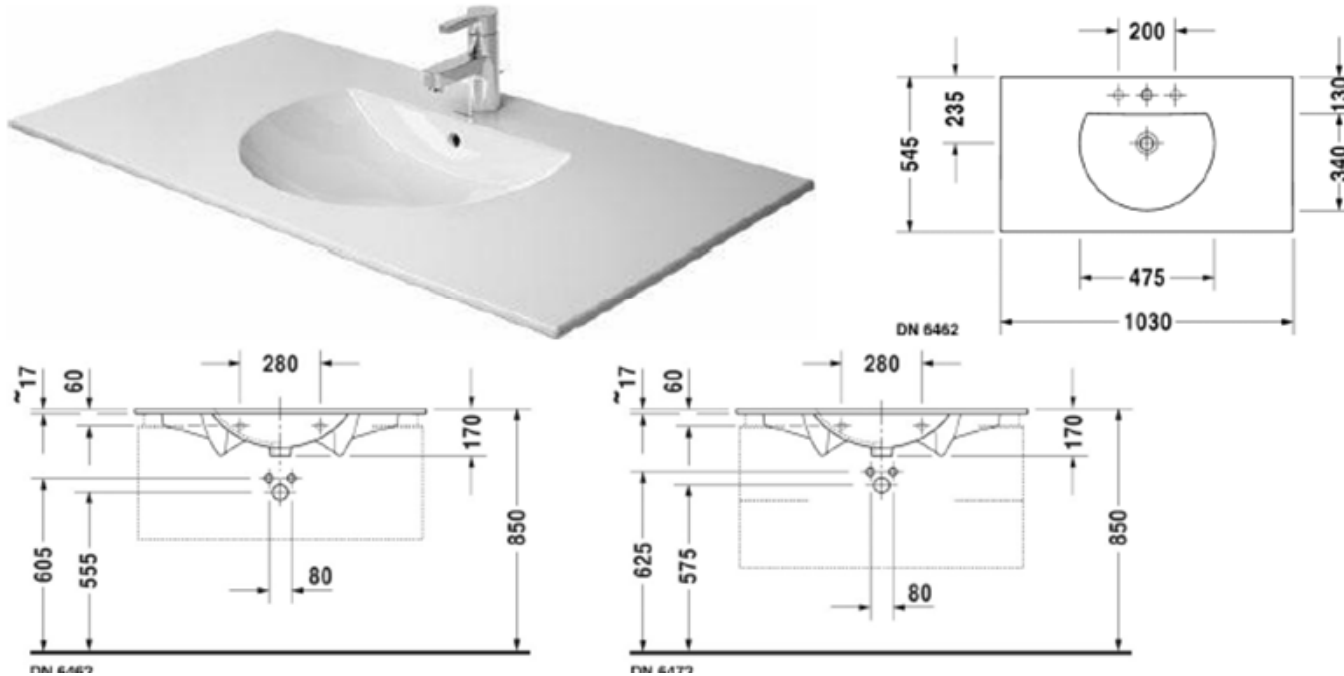

Selling Price now - 70% off: £150 INC VAT

On display in
Marlborough

Crosswater Pearl Sit-on basin – White

- sit-on white basin 45x35x15cm – CT05823UCW
- *Current model*
- *No waste*
- *Boxed new*
- 2 to sell, price is each

Retail Price was: £495 Inc Vat

Selling Price now - 50% off: £247 INC VAT

Stock in Swindon

Duravit Darling New 103cm basin

- Darling New Furniture washbasin with overflow, with tap platform,
- 103cm x 54.5cm 1th - 049910.00.00
- *Discontinued model*