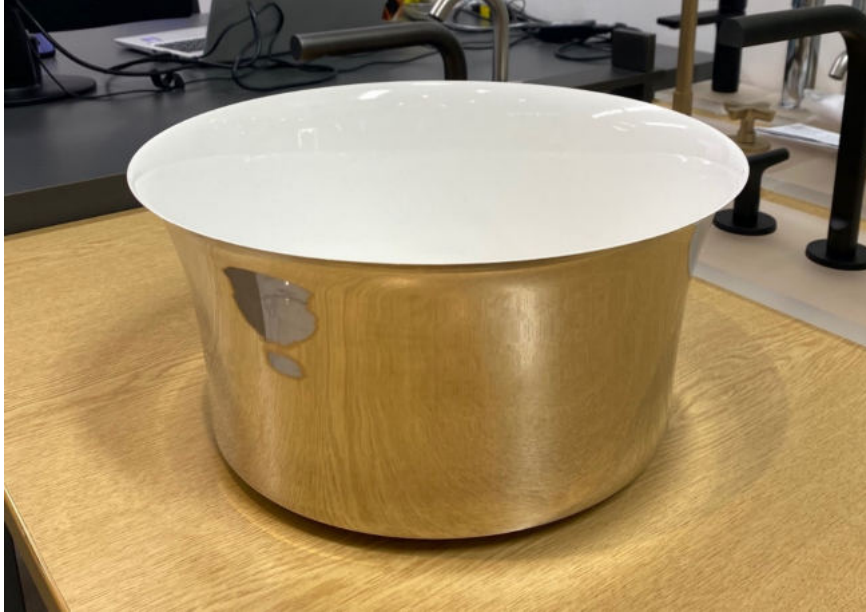

Retail Price was: £1049 Inc Vat

Selling Price now - Over 60% off: £419.00 INC VAT

On display in
Swindon

Flaminia Miniwash Basin and Noke tap

- 60 x 42cm wall hung basin 1th – white - MW60S
- Single lever basin Mixer c/w puw- Black - NK3220BK

**Selling Price now – 70% off:
£60 INC VAT**

Stock in
Swindon

Heritage WC Seat

- Soft close
- Oak
- Vintage Gold Hinges
- TSOAK100SC
- Cancelled order
- Boxed new

Retail Price was: £139 Inc Vat

**Selling Price now - 50% off:
£69.50 INC VAT**

Stock in
Swindon

Hurlingham Copper Tub Basin

- 28cm diameter x 18cm high
- Nickel Outer, White Enamel Inner
- *Cancelled order*

On display in
Marlborough 
28000

Retail Price was: £495 Inc Vat

Selling Price now – 60% off: £198 INC VAT