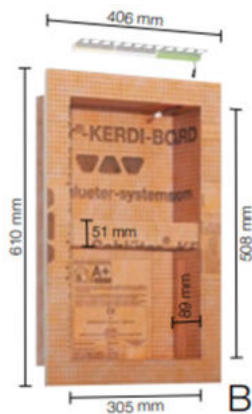

Colour	Size	Singles Inc vat	10's Inc vat	All Stock	Qty available
Brilliant white	6mm	£2.00	£1.00	Best offer	11
Brilliant white	8mm	£2.00	£1.00	Best offer	82
Brilliant white	10mm	£2.00		Best offer	6
Brilliant white	12mm	£2.00	£1.00	Best offer	136
White (cream)	8mm	£2.00	£1.00	Best offer	172
White (cream)	12mm	£2.00	£1.00	Best offer	134

Corners in
stock
POA

Quantities listed
are as of April
2026

Schluter Niche Boxes

Over stocked x6 to clears

305 x 152mm - KB 12 N 305 152 A
 Original Price was: £97 inc Vat
**Selling Price now - 60% off: £39
 INC VAT**