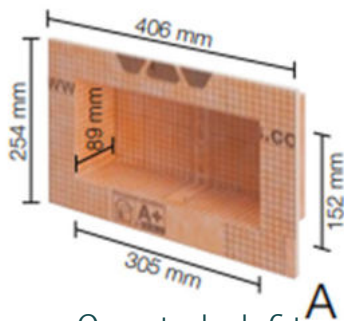

Schluter Niche Boxes

Over stocked x6 to clears

305 x 152mm - KB 12 N 305 152 A
Original Price was: £97 inc Vat
**Selling Price now - 60% off: £39
INC VAT**