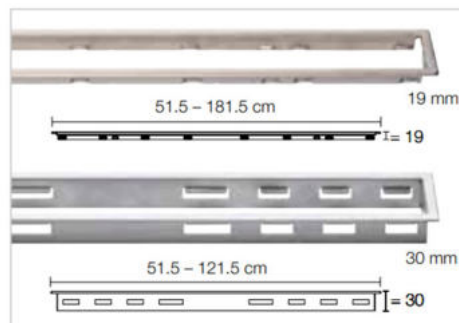

600mm x 74 x 19mm KLA 19 EB 60

Original Price was: £399 inc Vat **Selling Price now - 70% off: £120 INC VAT**

1000mm x 74 x 19mm KLA 19 EB 100

Original Price was: £440 inc Vat **Selling Price now - 70% off: £132 INC VAT**

700mm x 74 x 19mm KLB19 EB 700

Original Price was: £399 inc Vat **Selling Price now - 70% off: £120 INC VAT**

700mm x 74 x 19mm KLB 19 MGS 70

Original Price was: £466 inc Vat **Selling Price now - 60% off: £187 INC VAT**

900mm x 74 x 19mm KLB 19 EB 90

Original Price was: £429 inc Vat **Selling Price now - 70% off: £129 INC VAT**

600mm x 74 x 19mm KLC 19 EB 60

Original Price was: £399 inc Vat **Selling Price now - 70% off: £120 INC VAT**

800mm x 74 x 19mm KLC 19 EB 80

Original Price was: £419 inc Vat **Selling Price now - 70% off: £125 INC VAT**

900mm x 74 x 19mm KLC 19 EB 90 X 2 IN STOCK

Original Price was: £429 inc Vat **Selling Price now - 70% off: £129 INC VAT**

1000mm x 74 x 19mm KLC 19 EB 100 X 3 INSTOCK

Original Price was: £440 inc Vat **Selling Price now - 70% off: £132 INC VAT**

1100mm x 74 x 19mm KLC19 EB 110 X 3 INSTOCK

Original Price was: £450 inc Vat **Selling Price now - 70% off: £135 INC VAT**

600mm x 74 x 30mm KLC30 EB 60

Original Price was: £410 inc Vat **Selling Price now - 70% off: £123 INC VAT**

700mm x 74 x 30mm KLC30 EB 70

Original Price was: £420 inc Vat **Selling Price now - 70% off: £126 INC VAT**

800mm x 74 x 30mm KLC30 EB 80

Original Price was: £432 inc Vat **Selling Price now - 70% off: £129 INC VAT**

900mm x 74 x 30mm KLC30 EB 90

Original Price was: £441 inc Vat **Selling Price now - 70% off: £132 INC VAT**

1000mm x 74 x 30mm KLC 30 EB 100

Original Price was: £454 inc Vat **Selling Price now - 70% off: £136 INC VAT**

1100mm x 74 x 30mm KLC 30 EB 110

Original Price was: £463 inc Vat **Selling Price now - 70% off: £139 INC VAT**