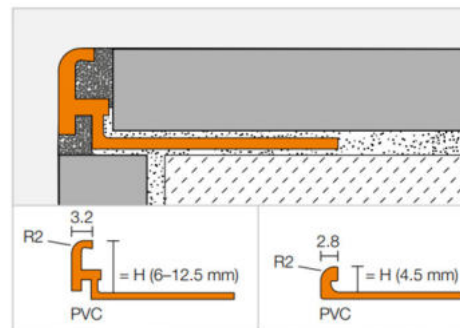

800mm x 74 x 30mm KLC30 EB 80

Original Price was: £432 inc Vat **Selling Price now - 70% off: £129 INC VAT**

900mm x 74 x 30mm KLC30 EB 90

Original Price was: £441 inc Vat **Selling Price now - 70% off: £132 INC VAT**

1000mm x 74 x 30mm KLC 30 EB 100

Original Price was: £454 inc Vat **Selling Price now - 70% off: £136 INC VAT**

1100mm x 74 x 30mm KLC 30 EB 110

Original Price was: £463 inc Vat **Selling Price now - 70% off: £139 INC VAT**

Rondec Pro

Schluter Trims

Jolly P

Colour	Size	Singles Inc vat	10's Inc vat	All Stock	Qty available
Brilliant white	6mm	£2.50	£1.50	Best offer	65
Brilliant white	8mm	£2.50	£1.50	Best offer	24
Brilliant white	10mm	£2.50		Best offer	8
White (cream)	6mm	£2.50		Best offer	4
White (cream)	8mm	£2.50	£1.50	Best offer	110
White (cream)	10mm	£2.50	£1.50	Best offer	160