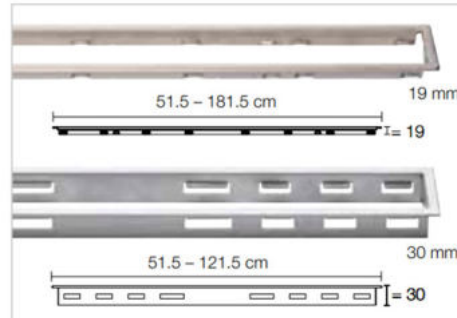

Schlüter®-KERDI-LINE-B