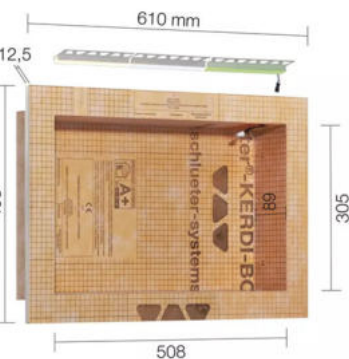

508x 305mm - KB12 NL TP4 AE 2
Original Price was: £537 inc Vat
**Selling Price now - 60% off: £215
INC VAT**